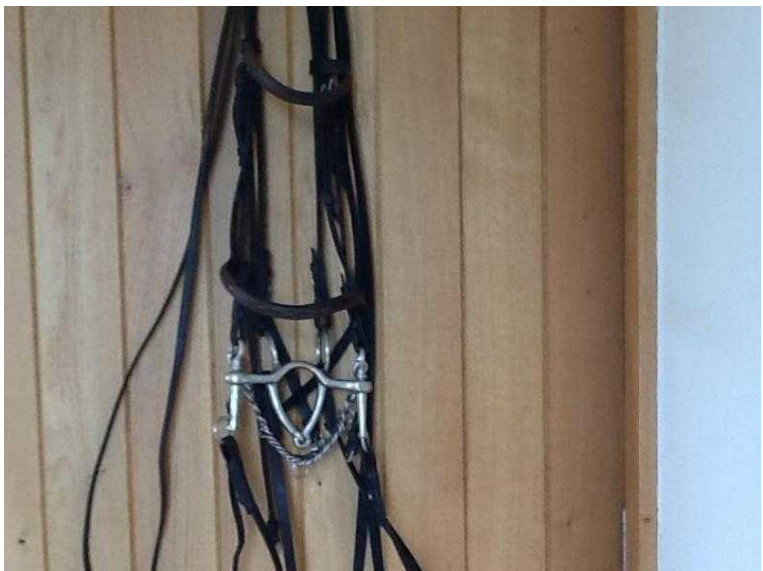

DOUBLE BRIDLE (30 GBP)

Location **South East, East Sussex**
<https://www.freeadsz.co.uk/x-213581-z>

Double Bridle with 5.5 inch bits. Dark brown leather. Cob size, would suit a finer head. Good condition. & pound.