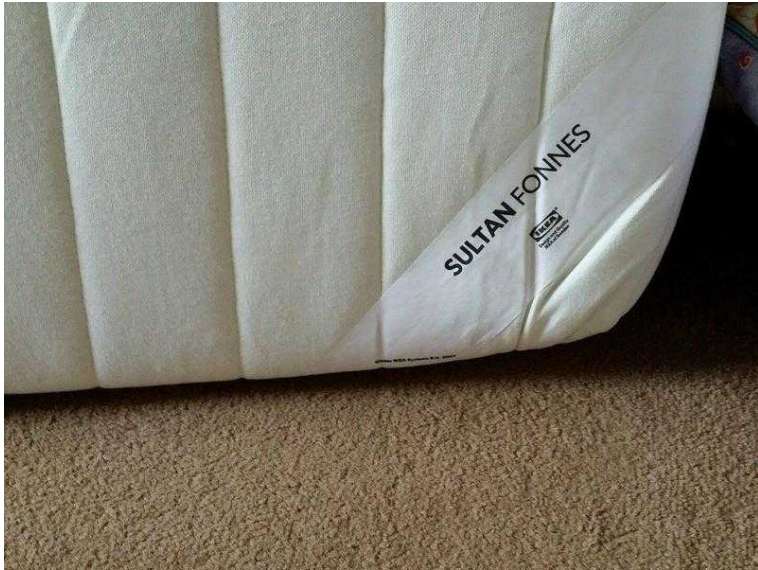

sultan foam mattersea single (20 GBP)

Location **London, London**
<https://www.freeadsz.co.uk/x-213769-z>

Length: 74 3/8 " Width: 38 1/4 " Thickness: 4 3/4 " Length: 189 cm. Width: 97 cm. Thickness: 12 cm. Thickness: 12 cm ou can use both sides to keep the mattress fresh. Easy to keep clean since you can wash the cover by machine. Easy to bring home since the mattress is roll packed. IKEA of Sweden
 Comfort: Firm. Roll packed mattress. Regains its shape in 3-4 days. To be completed with a slatted bed base, a box spring or foundation. Mattress cover. Machine wash ,hot 140°F (60°C). Do not bleach. Do not tumble