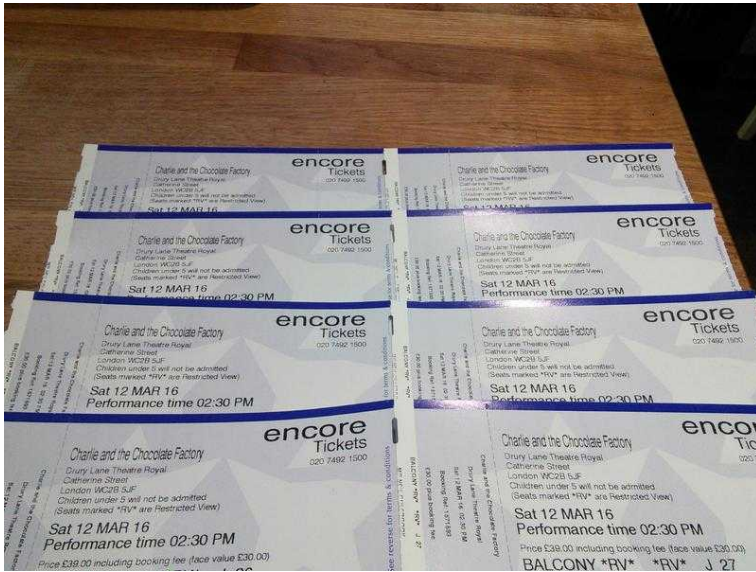

# 8 Charlie amp The Chocolate Factory tickets (39 GBP)

Location **South East, East Sussex**  
<https://www.freeadsz.co.uk/x-271933-z>

I have 8 tickets for Charlie & The Chocolate Factory the musical. Saturday 12th March 14:30 at The Theatre Royal, Drury Lane London. Balcony seats J20-27 Face value tickets at £39 each ticket. Thank you for your interest,.