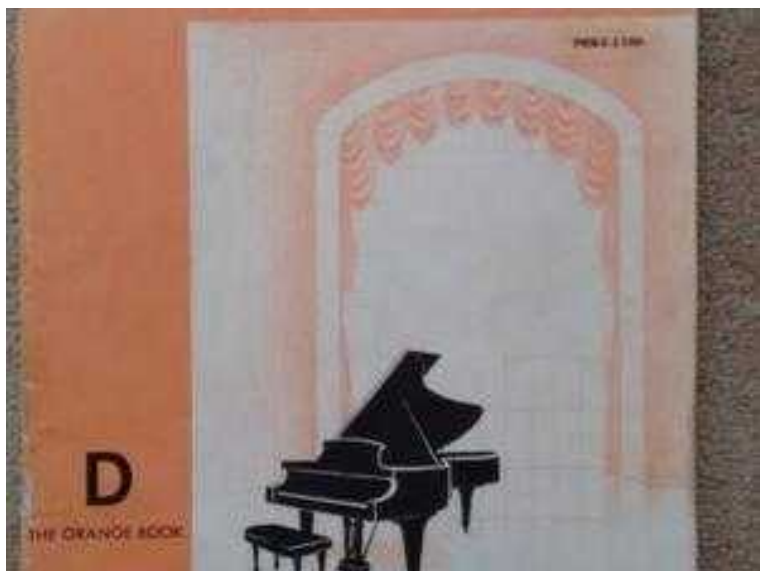

Sheet Music - 14 inch pile Classical and Modern. Old and new. Beginners to advanced.

Location **South East, Surrey**
<https://www.freeadsz.co.uk/x-272746-z>

Large pile of sheet music with many individual classical pieces plus a selection of compilations, also old exam pieces. Books of scales, duets, sight-reading and theory. Song books old and new. Modern compilations include Disney, Muse, Gilbert and Sullivan, Phil Collins, Andrew Lloyd Webber and show.

Sheet Music - 14 inch pile
 Classical and Modern. Old
 and new. Beginners to
 advanced.
<https://www.freeadsz.co.uk/x-272746-z>

Sheet Music - 14 inch pile
 Classical and Modern. Old
 and new. Beginners to
 advanced.
<https://www.freeadsz.co.uk/x-272746-z>