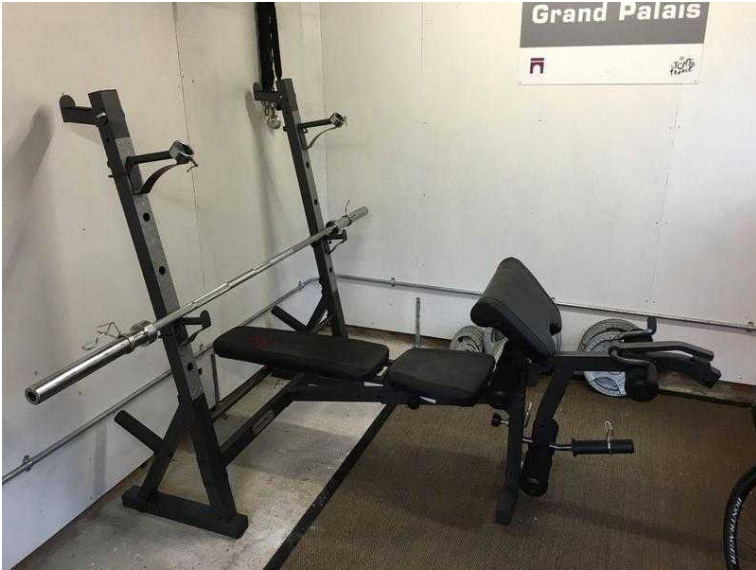

Marcy Diamond Elite Olympic Weight Bench with Weights (150 GBP)

Location **London, London**
<https://www.freeadsz.co.uk/x-295347-z>

The bench comes with the following weights:

- 2 x 20kg
- 2 x 15kg
- 2 x 10kg
- 2 x 5kg
- 4 x 2.5kg
- 4 x 1

Marcy Diamond Elite Olympic Weight Bench with Weights
<https://www.freeadsz.co.uk/x-295347-z>

Marcy Diamond Elite Olympic Weight Bench with Weights
<https://www.freeadsz.co.uk/x-295347-z>

Marcy Diamond Elite Olympic Weight Bench with Weights
<https://www.freeadsz.co.uk/x-295347-z>