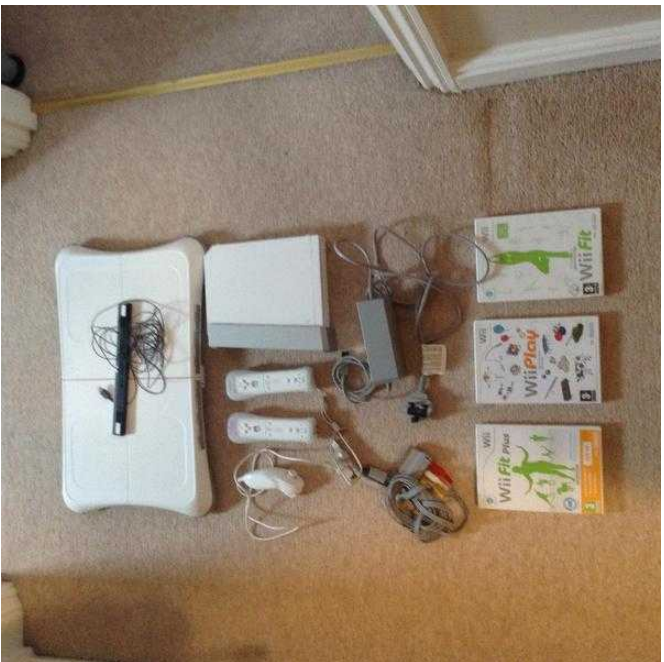

Wii (45 GBP)

Location **East of England, Suffolk**
<https://www.freeadsz.co.uk/x-315716-z>

Complete system balance board games 2x

<https://www.freeadsz.co.uk/x-315716-z>

Wii

<https://www.freeadsz.co.uk/x-315716-z>