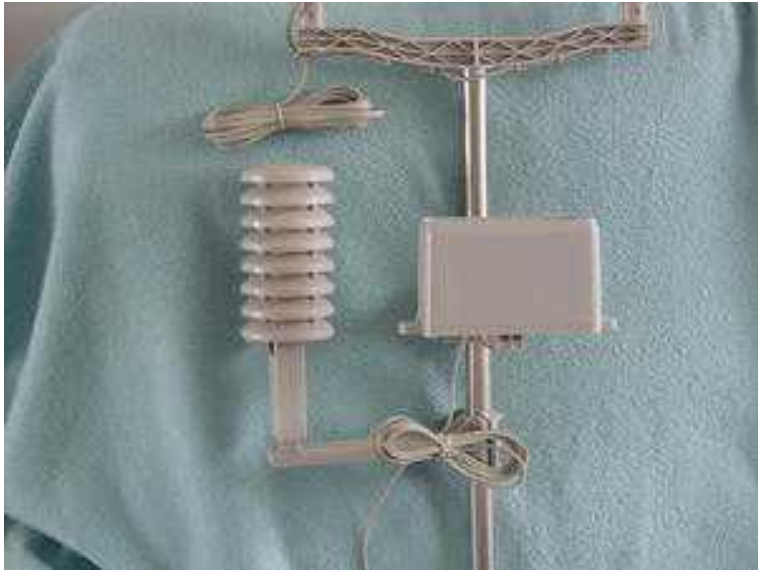

wise box 4 channel wireless outdoor switching system (100 GBP)

Location **South East, Kent**

<https://www.freeadsz.co.uk/x-352781-z>

the wise box has four 10 amp circuits and a 200 metre range from the wireless switch.the unit will control your your lights,water features, electric shutters,and gates etc. once programmed place the indoor wireless switch in a suitable location and the installation is complete.enjoy switgng your circuits from anywhere in your garden or home with remote control.the wise box is waterproof to ip56 and has a range of up to 200 metres from the switch.the box has a mains 240v supply and four 10amp circuits which are easislyterminated within the box. new £150. £100.

07546629040 075466290...(click to reveal full phone number) ;

wise box 4 channel wireless outdoor switching system
<https://www.freeadsz.co.uk/x-352781-z>

wise box 4 channel wireless outdoor switching system
<https://www.freeadsz.co.uk/x-352781-z>