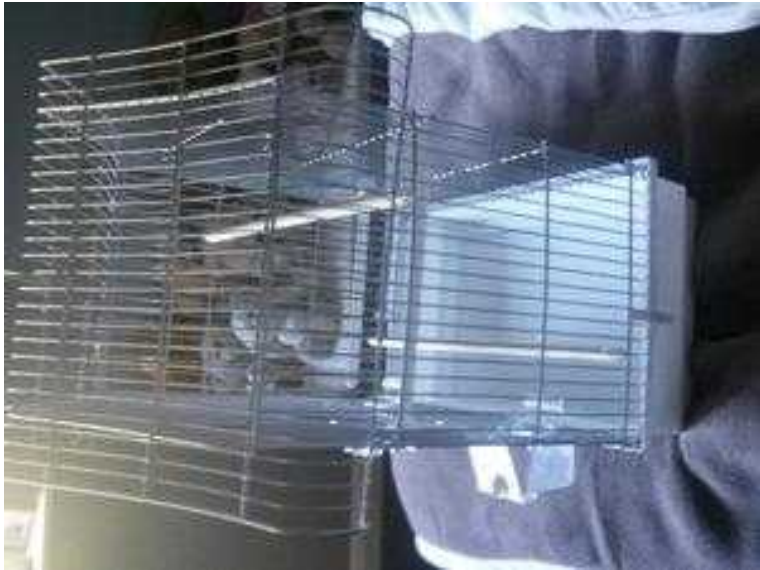

CANARY BIRD CAGES (10 GBP)

Location **South East, East Sussex**
<https://www.freeadsz.co.uk/x-355247-z>

2 Wooden Canary Breeding Cages 1 - 30"w x 15"h x 12"d. Divides into 2. 1 - 48"w x 15"h x 12"d. Divides into 3. 2 Wooden Canary Flight Cages. 66"w x 12" x 12" £10.00 each.;