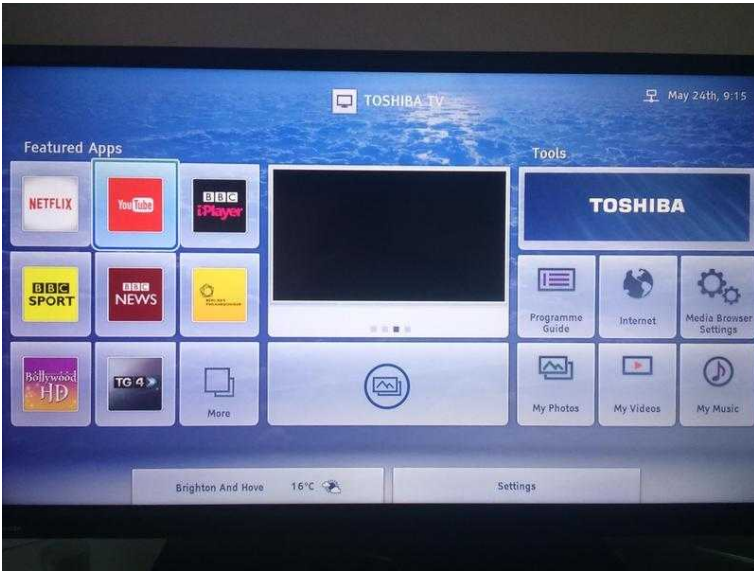

oToshiba 40L3453DB - 40quot FULL HD SMART LED TV WITH WIFI BUILT-IN (150 GB

Location **South East, East Sussex**
<https://www.freeadsz.co.uk/x-356085-z>

The L3 series is a LED TV that delivers Full High Definition resolution with amazing colours, brightness and clarity assured via LED technology combined with Toshiba's AMR200 picture processing all in a slim, space-saving design. Toshiba Smart TV including YouTube, BBC iPlayer (UK Only), Netflix and much more Wi-Fi built-in Built-in Freeview HD digital TV (Saorview – Eire) Connectivity: HDMI, VGA, SCART, USB & LAN port Colour: Black, incl remote control and user manual. Bought it less than a year ago and it's fully functional - £150.00