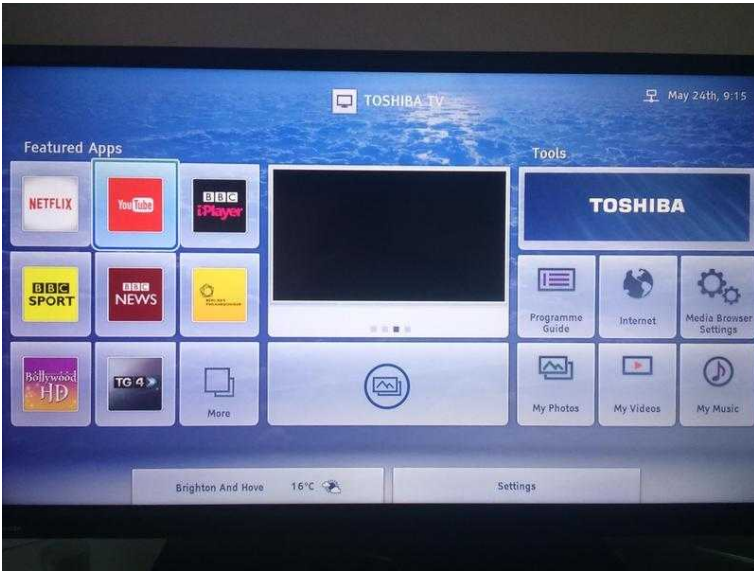

# oToshiba 40L3453DB - 40quot FULL HD SMART LED TV WITH WIFI BUILT-IN (150 GB

Location **South East, East Sussex**  
<https://www.freeadsz.co.uk/x-356085-z>

The L3 series is a LED TV that delivers Full High Definition resolution with amazing colours, brightness and clarity assured via LED technology combined with Toshiba's AMR200 picture processing all in a slim, space-saving design. Toshiba Smart TV including YouTube, BBC iPlayer (UK Only), Netflix and much more Wi-Fi built-in Built-in Freeview HD digital TV (Saorview – Eire) Connectivity: HDMI, VGA, SCART, USB & LAN port Colour: Black, incl remote control and user manual. Bought it less than a year ago and it's fully functional - £150.00