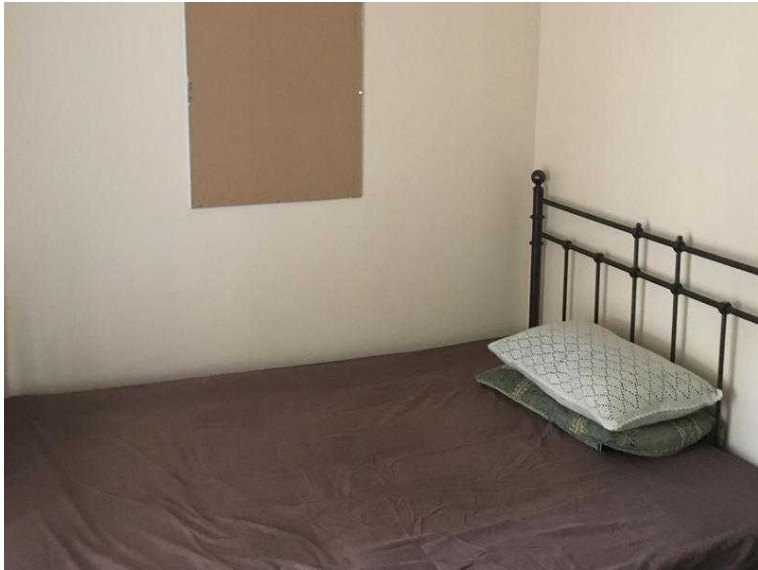

One bedroom annex to let (780 GBP)

Location **South East, West Sussex**
<https://www.freeadsz.co.uk/x-370816-z>

Kilstone Property are delighted to offer a one bedroom annex to let in Southgate, Crawley. Bus routes to Gatwick and Town Centre. Driveway available. Walking distance to Town centre and Rail station. A couple or single person wanted. No DSS & References Required Available now please call 01293 278312 01293 2783...(click to reveal full phone number) .;

 <p>https://www.freeadsz.co.uk/x-370816-z</p> <p>One bedroom annex to let</p>	 <p>https://www.freeadsz.co.uk/x-370816-z</p> <p>One bedroom annex to let</p>	 <p>https://www.freeadsz.co.uk/x-370816-z</p> <p>One bedroom annex to let</p>	 <p>https://www.freeadsz.co.uk/x-370816-z</p> <p>One bedroom annex to let</p>	 <p>https://www.freeadsz.co.uk/x-370816-z</p> <p>One bedroom annex to let</p>	 <p>https://www.freeadsz.co.uk/x-370816-z</p> <p>One bedroom annex to let</p>	 <p>https://www.freeadsz.co.uk/x-370816-z</p> <p>One bedroom annex to let</p>	 <p>https://www.freeadsz.co.uk/x-370816-z</p> <p>One bedroom annex to let</p>	 <p>https://www.freeadsz.co.uk/x-370816-z</p> <p>One bedroom annex to let</p>	 <p>https://www.freeadsz.co.uk/x-370816-z</p> <p>One bedroom annex to let</p>
--	---	---	---	--	---	---	---	---	---