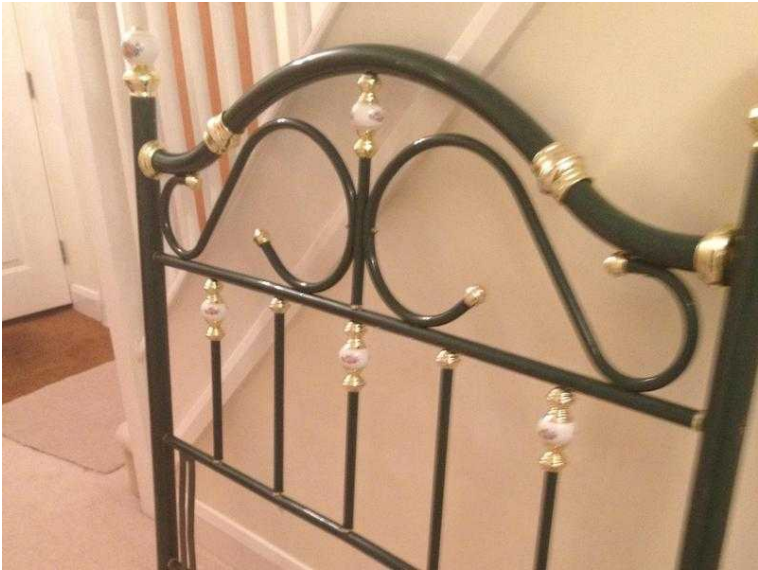

# Headboard metal amp ceramic (50 GBP)

Location **South East, Kent**

<https://www.freeadsz.co.uk/x-375278-z>

To fit 4' 6 double bed. Dark green metal with ceramic finials. Good condition & pound

Headboard metal amp ceramic

<https://www.freeadsz.co.uk/x-375278-z>

Headboard metal amp ceramic

<https://www.freeadsz.co.uk/x-375278-z>

Headboard metal amp ceramic

<https://www.freeadsz.co.uk/x-375278-z>

Headboard metal amp ceramic

<https://www.freeadsz.co.uk/x-375278-z>