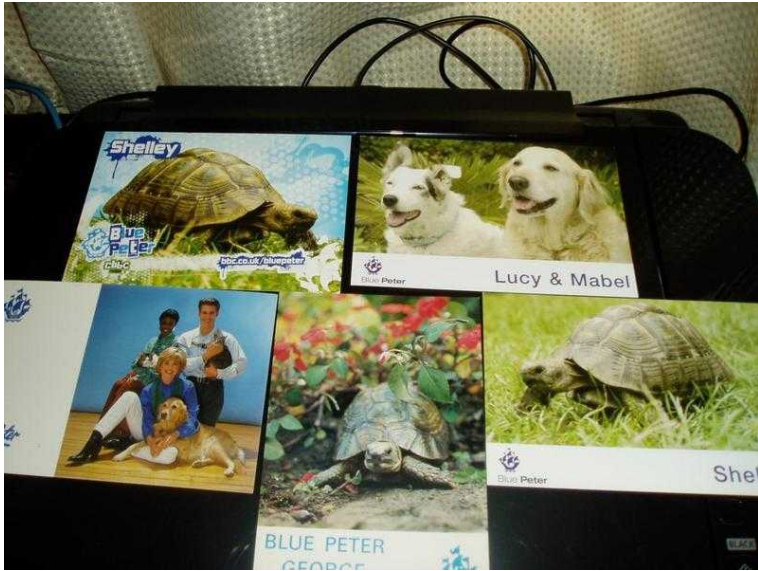

ORIGINAL BLUE PETER B.B.C TELEVISION POST CARDS (4 GBP)

Location **South East, Surrey**
<https://www.freeadsz.co.uk/x-376090-z>

ORIGINAL COLECTION OF BLUE PETER CARDS ALL IN GOOD CONDITION. PLEASE SEE PHOTOS. LUCY AND MABEL SHELLEY X2 ,DIFFERENT GEORGE TIM, DIANE, ANTHEA WITH KARI AND OKE THE CATS AND BONNIE THE.