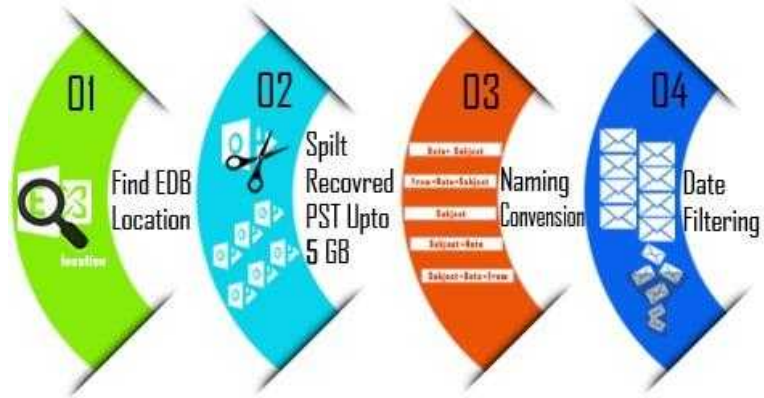

# EDB to PST Conversion

Location **East of England, Essex**  
<https://www.freeadsz.co.uk/x-387036-z>

Microsoft run this Exchange Server perfectly by giving full support of authority to every Exchange server holder but some time what happens that this Exchange server environment gets corrupted .In this situation you should instantly download Enstella EDB to PST Recovery software which is one application for proper recovery of EDB file. This EDB to PST Converter tool safely detect your lost EDB file location and save it into PST with all data of Exchange server environment .Here you get one especial authority to Convert EDB to PST ,EDB to HTML,EDB to MSG,EDB to EML via this single tool .One positive attitude of this EDB to PST Conversion software is to support all upto date released version of Exchange server from 5.0,5.5,2000 to 2013.For accessing your EDB data ,you can make its free use via demo version trial in which application allows recovery & conversion of limited EDB files . Free visit here:- <http://www.edbtopstconversion>