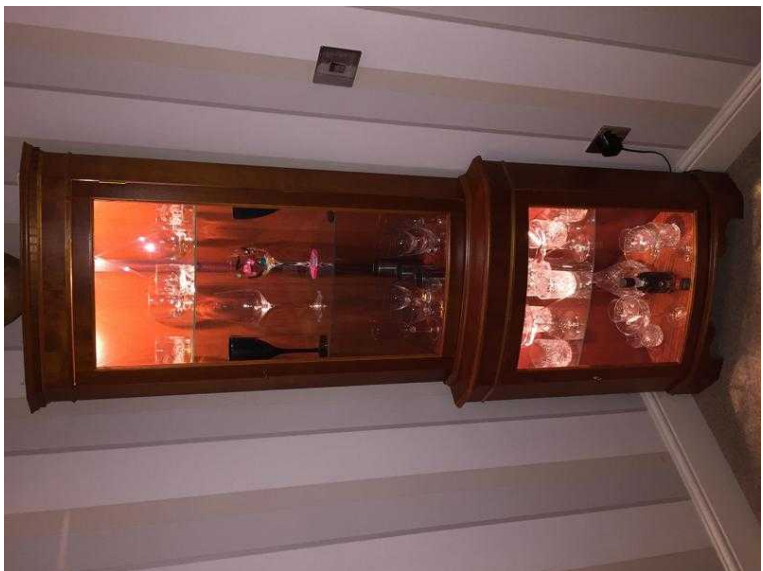

Yew wood corner cabinet (35 GBP)

Location **East of England, Bedfordshire**
<https://www.freeadsz.co.uk/x-412861-z>

Nice Yew wood and glass display cabinet with 2 locking doors and lighting.Approx 6 feet

Yew wood corner cabinet
<https://www.freeadsz.co.uk/x-412861-z>

Yew wood corner cabinet
<https://www.freeadsz.co.uk/x-412861-z>

Yew wood corner cabinet
<https://www.freeadsz.co.uk/x-412861-z>

Yew wood corner cabinet
<https://www.freeadsz.co.uk/x-412861-z>