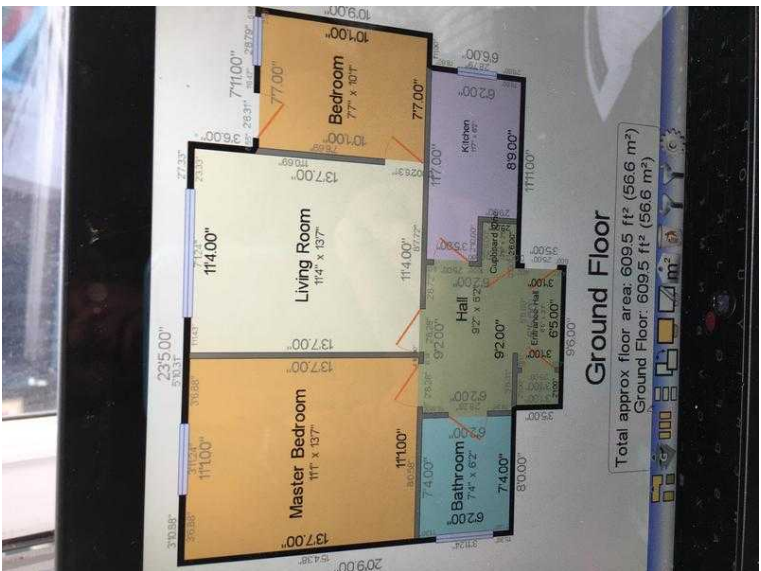

2 bedroom Flat in The Drive Hove unfurnished purpose built block to view ring (1,100

Location **South East, East Sussex**
<https://www.freeadsz.co.uk/x-423555-z>

ground

2 bedroom Flat in The Drive
 Hove unfurnished purpose built
 block to view ring
<https://www.freeadsz.co.uk/x-423555-z>

2 bedroom Flat in The Drive
 Hove unfurnished purpose built
 block to view ring
<https://www.freeadsz.co.uk/x-423555-z>

2 bedroom Flat in The Drive
 Hove unfurnished purpose built
 block to view ring
<https://www.freeadsz.co.uk/x-423555-z>

2 bedroom Flat in The Drive
 Hove unfurnished purpose built
 block to view ring
<https://www.freeadsz.co.uk/x-423555-z>