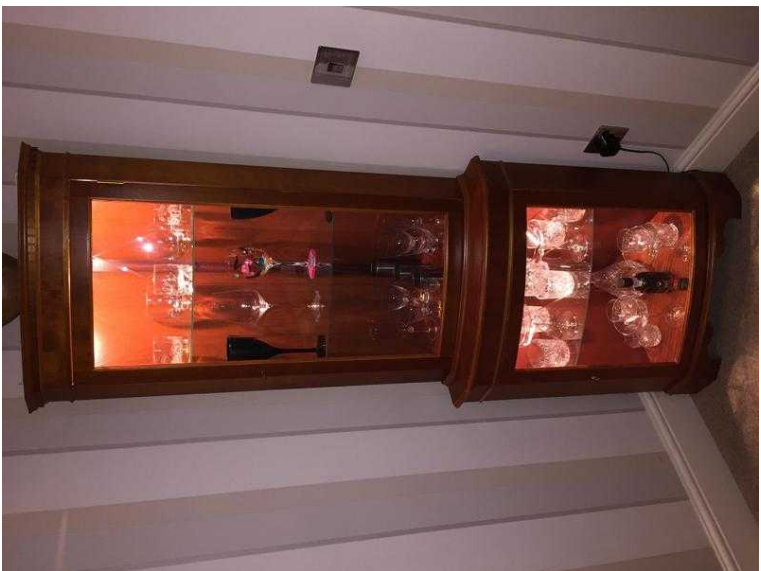

Yew wood corner cabinet (25 GBP)

Location **East of England, Bedfordshire**
<https://www.freeadsz.co.uk/x-429361-z>

Nice Yew wood and glass display cabinet with 2 locking doors and lighting.Approx 6 feet

Yew wood corner cabinet
<https://www.freeadsz.co.uk/x-429361-z>

Yew wood corner cabinet
<https://www.freeadsz.co.uk/x-429361-z>

Yew wood corner cabinet
<https://www.freeadsz.co.uk/x-429361-z>

Yew wood corner cabinet
<https://www.freeadsz.co.uk/x-429361-z>