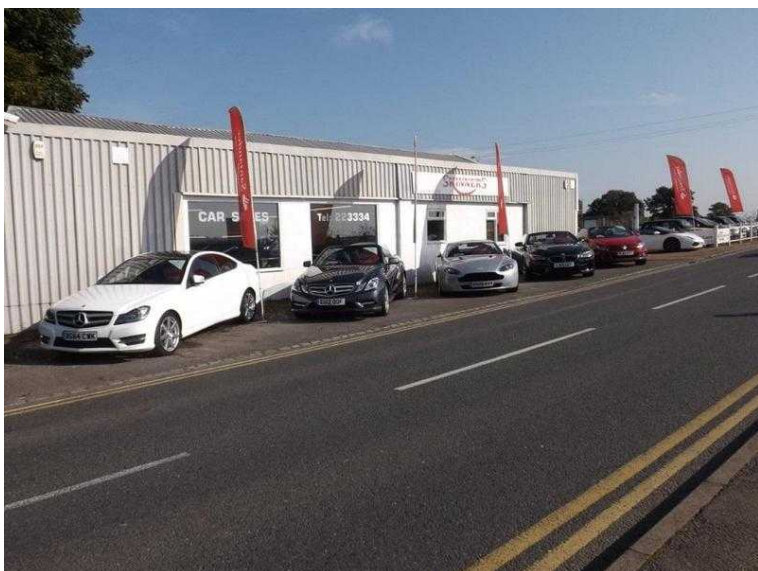

Volkswagen Transporter T28 2016 (16,995 GBP)

Location **South East, East Sussex**
<https://www.freeadsz.co.uk/x-439941-z>

ABS, Air Bag, Immobiliser, Alarm, Remote Alarm, Traction Control, Central Locking, Remote Central Locking, Power Steering, Air Conditioning, Electric Windows, CD Player, Electric Mirrors, Stability Control, Parking Sensors, Height Adjustable Seat, Adjustable Steering Column, Radio, Colour Coded Body, Cloth Upholstery, Side Load Door, Ply-Lined, Bulkhead, Barn