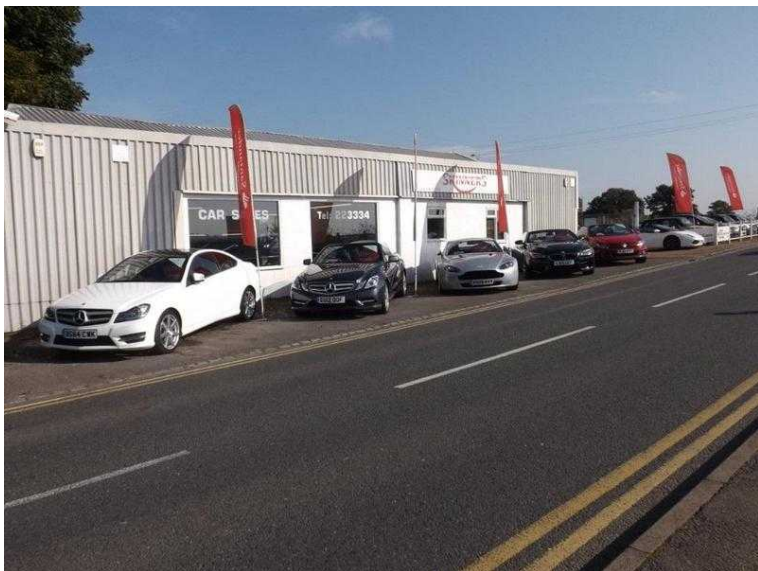

Volkswagen Transporter T28 2016 (20,995 GBP)

Location **South East, East Sussex**
<https://www.freeadsz.co.uk/x-439942-z>

ABS, Air Bag, Immobiliser, Alarm, Traction Control, Central Locking, Remote Central Locking, Power Steering, Air Conditioning, Electric Windows, CD Player, Electric Mirrors, Stability Control, Parking Sensors, Height Adjustable Seat, Adjustable Steering Column, Tracker Fitted, Radio, Colour SatNav, Locking Wheel Nuts, Colour Coded Body, Cloth Upholstery, Side Load Door, Ply-Lined, Dual Passenger Seat, Bulkhead, Tailgate, Bluetooth, Parking

 <p>https://www.freeadsz.co.uk/x-439942-z</p> <p>Volkswagen Transporter T28 2016</p>	 <p>https://www.freeadsz.co.uk/x-439942-z</p> <p>Volkswagen Transporter T28 2016</p>	 <p>https://www.freeadsz.co.uk/x-439942-z</p> <p>Volkswagen Transporter T28 2016</p>	 <p>https://www.freeadsz.co.uk/x-439942-z</p> <p>Volkswagen Transporter T28 2016</p>	 <p>https://www.freeadsz.co.uk/x-439942-z</p> <p>Volkswagen Transporter T28 2016</p>	 <p>https://www.freeadsz.co.uk/x-439942-z</p> <p>Volkswagen Transporter T28 2016</p>	 <p>https://www.freeadsz.co.uk/x-439942-z</p> <p>Volkswagen Transporter T28 2016</p>	 <p>https://www.freeadsz.co.uk/x-439942-z</p> <p>Volkswagen Transporter T28 2016</p>	 <p>https://www.freeadsz.co.uk/x-439942-z</p> <p>Volkswagen Transporter T28 2016</p>	 <p>https://www.freeadsz.co.uk/x-439942-z</p> <p>Volkswagen Transporter T28 2016</p>
---	--	--	--	---	--	--	--	--	--