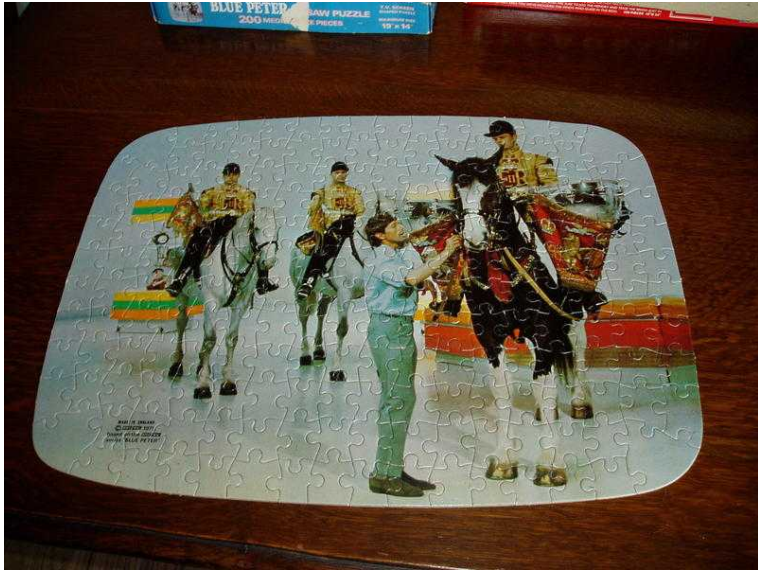

BLUE PETER B.B.C CHILDRENS TELLY OLD JIGSAW (4.50 GBP)

Location **South East, Surrey**
<https://www.freeadsz.co.uk/x-482014-z>

1971 BLUE PETER FEATURING JOHN NOAKES AND ARMY HORSES. 200 PIECES MADE BY ARROW GAMES. JIGSAW IS IN GOOD USED CONDITION BUT THE BOX IS SHOWING SIGNS OF AGE. WHEN MADE TAKES THE SHAPE OF A TELLY SCREEN. CANT BE MANY OF THESE STILL.

BLUE PETER B.B.C
 CHILDRENS TELLY OLD
 JIGSAW

BLUE PETER B.B.C
 CHILDRENS TELLY OLD
 JIGSAW

BLUE PETER B.B.C
 CHILDRENS TELLY OLD
 JIGSAW

BLUE PETER B.B.C
 CHILDRENS TELLY OLD
 JIGSAW

BLUE PETER B.B.C
 CHILDRENS TELLY OLD
 JIGSAW