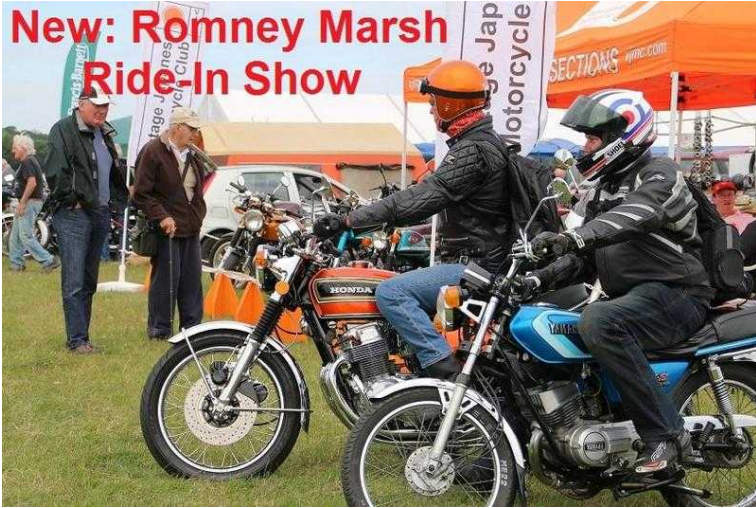

# Romney Marsh Classic BikeJumble Sunday 21st May (4 GBP)

Location **South East, Kent**  
<https://www.freeadsz.co.uk/x-523862-z>

Romney Marsh Classic BikeJumble: 10am Sunday 21st May at Hamstreet, Near Ashford, KENT TN26 2JD. NEW! RIDE-IN SHOW with £50 cash prize. Tons of bikes & autojumble, clothing & accessories for sale in the Autojumble! Why not have a garage clear-out Stall? Details 01797 344277 01797 3442...(click to reveal full phone number) [www.elk-promotions.co](http://www.elk-promotions.co)

Romney Marsh Classic  
 BikeJumble Sunday 21st May

<https://www.freeadsz.co.uk/x-523862-z>

Romney Marsh Classic  
 BikeJumble Sunday 21st May

<https://www.freeadsz.co.uk/x-523862-z>

Romney Marsh Classic  
 BikeJumble Sunday 21st May

<https://www.freeadsz.co.uk/x-523862-z>

Romney Marsh Classic  
 BikeJumble Sunday 21st May

<https://www.freeadsz.co.uk/x-523862-z>

Romney Marsh Classic  
 BikeJumble Sunday 21st May

<https://www.freeadsz.co.uk/x-523862-z>