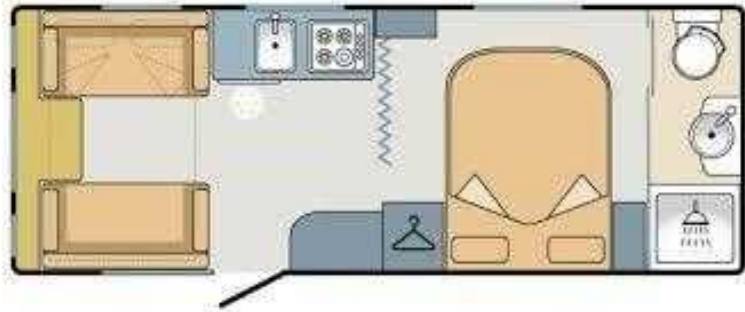

Eddis Affinity 2015 (16,995 GBP)

Location **West Midlands, Worcestershire**
<https://www.freeadsz.co.uk/x-547229-z>

2015 Eddis Affinity 554, Transverse island bed, rear washroom with separate shower and toilet, long seating to the front which makes a double bed or can be used as single beds, great kitchen area with plenty of space and storage, very nice caravan in perfect condition inside and out.

Year - 2015
 4 berth
 Single axle
 Mass in Running Order (Kg) - 1323
 Maximum Technical Permissible Laden Mass (Kg) - 1476
 Internal Length (ft in) - 18' 10"
 Shipping Length (ft in) - 24' 6"
 Width (ft in) - 7' 5"

4 Berth, Flyscreens, Blinds, Mains, Heating, Power Management, Hot Water, 3-Way Fridge, 4-Burner Hob, Oven, Grill, Hob, Double Bed, Shower, Hand Basin, Cassette Toilet, Side Kitchen, Rear Washroom, Curtains, Microwave, Toilet, Battery Charger, Door Screen, Fixed Bed, Fridge Freezer, Heki Roof Light, Hitch Head Stabiliser, Island Bed, Loose Fit Carpets, Roof