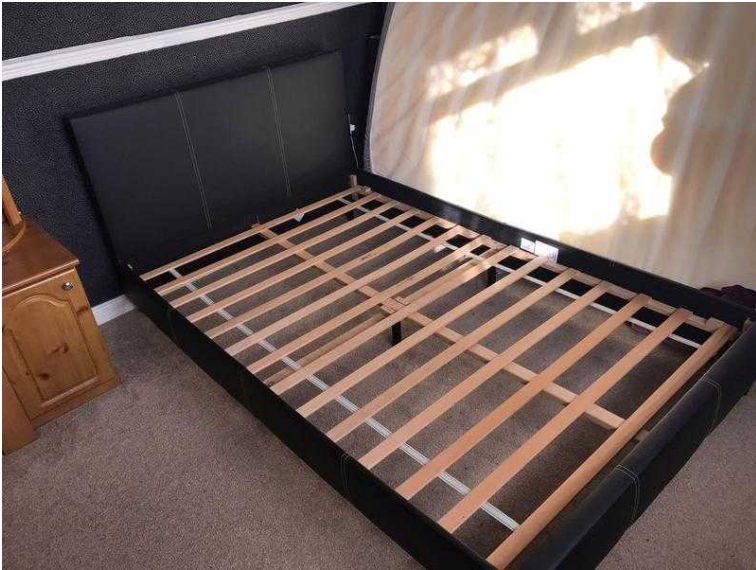

Small double bed with black leather effect (40 GBP)

Location **East of England, Suffolk**
<https://www.freeadsz.co.uk/x-553731-z>

Black effect leather

Small double bed with black leather effect

<https://www.freeadsz.co.uk/x-553731-z>

Small double bed with black leather effect

<https://www.freeadsz.co.uk/x-553731-z>

Small double bed with black leather effect

<https://www.freeadsz.co.uk/x-553731-z>

Small double bed with black leather effect

<https://www.freeadsz.co.uk/x-553731-z>

Small double bed with black leather effect

<https://www.freeadsz.co.uk/x-553731-z>

Small double bed with black leather effect

<https://www.freeadsz.co.uk/x-553731-z>