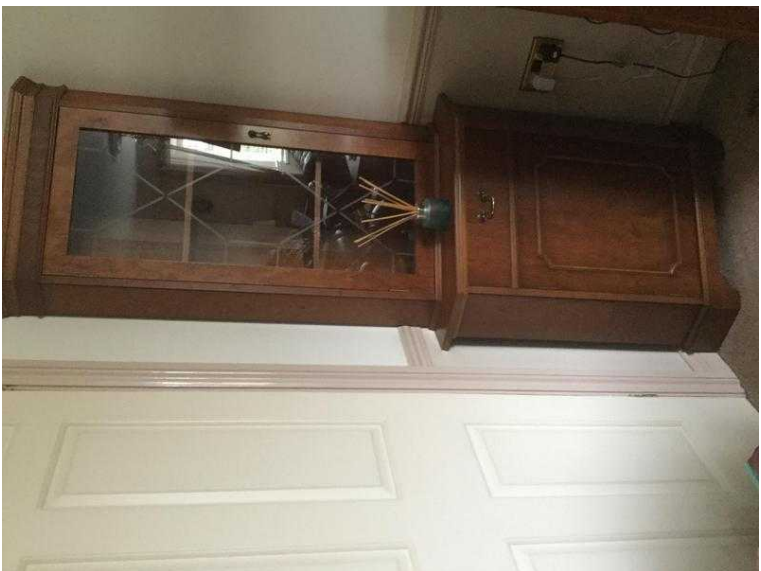

Teak Glass corner unit, Glass display cabinet and glass hi fi unit (100 GBP)

Location **Wales, Mid Glamorgan**
<https://www.freeadsz.co.uk/x-555621-z>

All in excellent condition.Collection.

Teak Glass corner unit, Glass display cabinet and glass hi fi unit
<https://www.freeadsz.co.uk/x-555621-z>

Teak Glass corner unit, Glass display cabinet and glass hi fi unit
<https://www.freeadsz.co.uk/x-555621-z>

Teak Glass corner unit, Glass display cabinet and glass hi fi unit
<https://www.freeadsz.co.uk/x-555621-z>