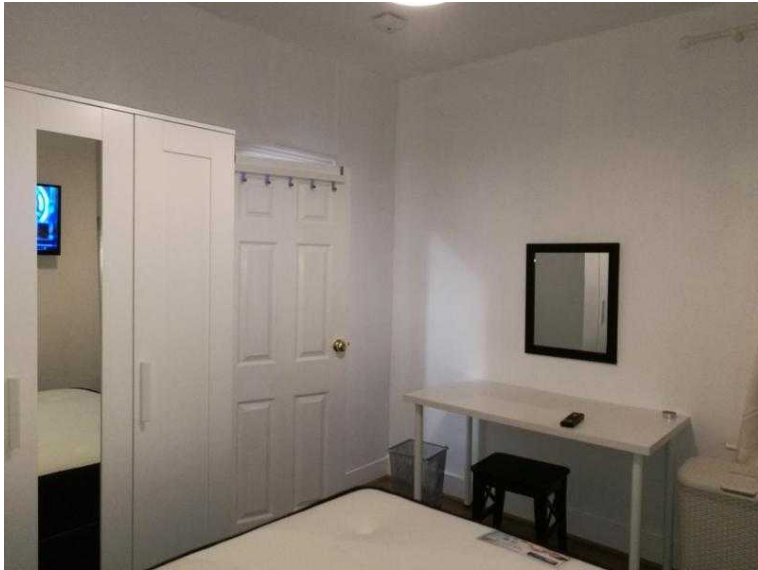

# Room to rent in Gillingham (550 GBP)

Location **South East, Kent**

<https://www.freeadsz.co.uk/x-563983-z>

Room available in a beautiful Victorian house in Gillingham

£550 per month (£600 deposit)

Current occupants are 3 professional females (teachers) and looking for a 4th to join them