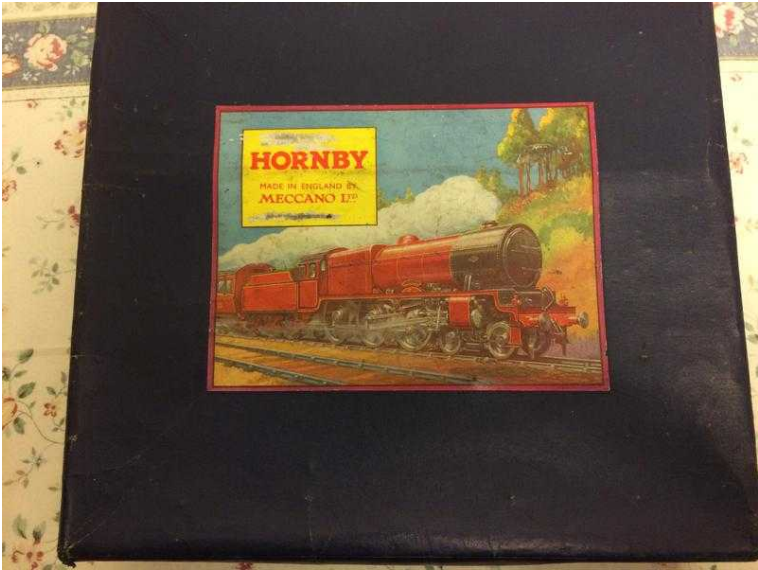

Hornby Train Set (Clockwork) (99 GBP)

Location **Yorkshire and the Humber, South Yorkshire**
<https://www.freeadsz.co.uk/x-566395-z>

0Gauge M1 Passenger complete in original box excellent

Hornby Train Set (Clockwork)