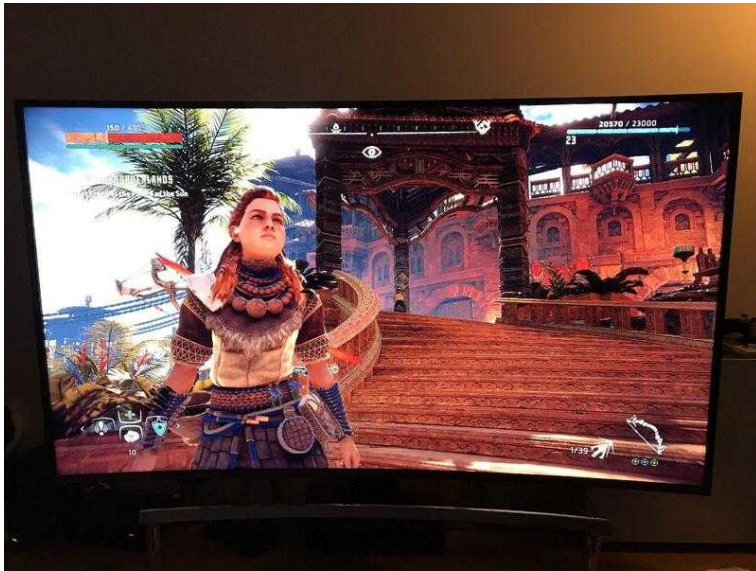

Samsung 65 4K UHD Curved Smart 3D LED TV (UE65JU7500) (650 GBP)

Location **South West, Cornwall**
<https://www.freeadsz.co.uk/x-567382-z>

This is our superb Samsung Series 7 65" 4K UHD Curved Smart 3D LED TV (model: UE65JU7500), which we are selling due to having just bought a slightly bigger TV for our new house.

It has been very well looked after and is in perfect working order. It's also in excellent cosmetic condition with no visible marks anywhere on the TV housing or on the screen, which is flawless with no dead pixels.

There is 18 months full extended Samsung warranty remaining.

Key Features:

- 65" Curved LED Screen
- Samsung 3D
- Screen Resolution: 3840 x 2160
- Screen Curvature: 4200R
- UHD Dimming
- Precision Black
- Ultra Clear Pro Panel
- Quad Core Processor
- SMART Connectivity
- SMART Interaction

- Downloadable APPS
- Samsung Smart Hub

- HDMI x4
- USB x3
- Component In (Y/Pb/Pr) x1
- Composite In (AV) x1
- Ethernet (LAN) x1
- Headphone x1
- Digital Audio Out (Optical) x1

Samsung 65 4K UHD Curved Smart 3D LED TV (UE65JU7500)
<https://www.freeadsz.co.uk/x-567382-z>

Samsung 65 4K UHD Curved Smart 3D LED TV (UE65JU7500)
<https://www.freeadsz.co.uk/x-567382-z>

Samsung 65 4K UHD Curved Smart 3D LED TV (UE65JU7500)
<https://www.freeadsz.co.uk/x-567382-z>

Samsung 65 4K UHD Curved Smart 3D LED TV (UE65JU7500)
<https://www.freeadsz.co.uk/x-567382-z>

Samsung 65 4K UHD Curved Smart 3D LED TV (UE65JU7500)
<https://www.freeadsz.co.uk/x-567382-z>

Samsung 65 4K UHD Curved Smart 3D LED TV (UE65JU7500)
<https://www.freeadsz.co.uk/x-567382-z>

Samsung 65 4K UHD Curved Smart 3D LED TV (UE65JU7500)
<https://www.freeadsz.co.uk/x-567382-z>

Samsung 65 4K UHD Curved Smart 3D LED TV (UE65JU7500)
<https://www.freeadsz.co.uk/x-567382-z>

Samsung 65 4K UHD Curved Smart 3D LED TV (UE65JU7500)
<https://www.freeadsz.co.uk/x-567382-z>

<https://www.freeadsz.co.uk/x-567382-z>

<https://www.freeadsz.co.uk/x-567382-z>