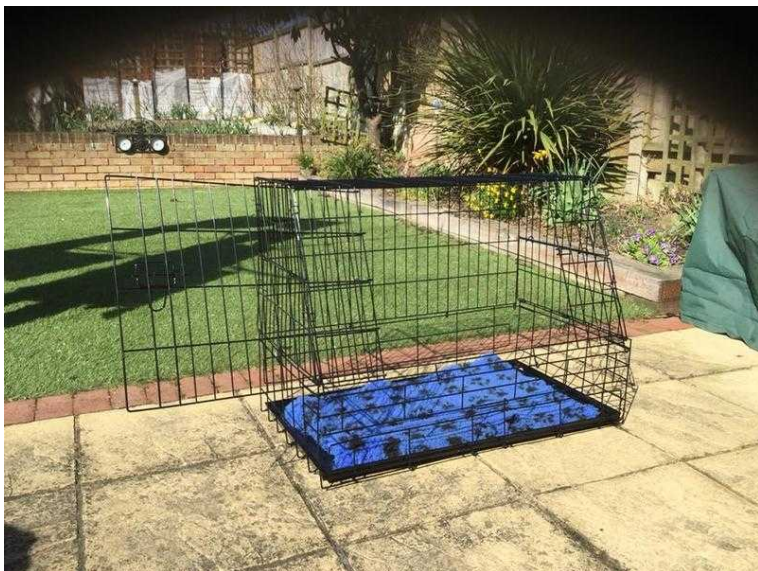

Dog cage (20 GBP)

Location **South East, West Sussex**
<https://www.freeadsz.co.uk/x-593408-z>

Excellent condition, sloped front dog cage. Base size 90x50cm and 68cm at back. Sloped front makes it easier for use in.